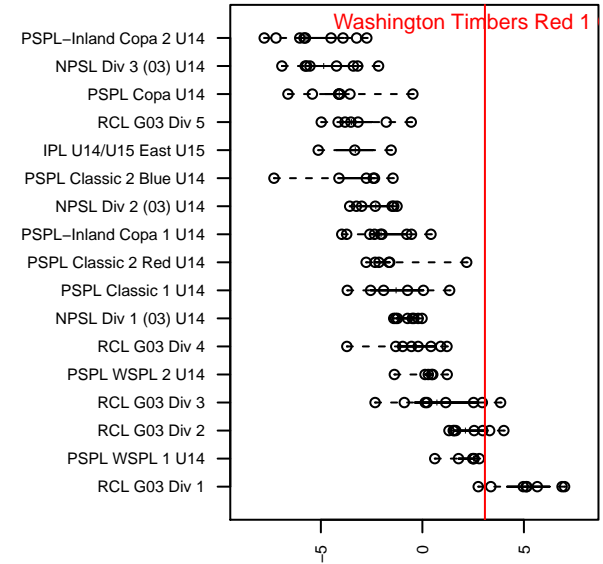

Washington Timbers Red 1 G03

Washington Timbers
 Vancouver, WA
 G03 total strength=1506
 attack=13.26 defense=10.06
 fall league = PTT G03 Premier Red
 spr league = Spr OYS G03 Premier Red

alt names used:
 WA Timbers 03G Red 1
 WA Timbers FC G03 Red 1
 WA Timbers 03G Red 1
 WA Timbers 03G Red 1

Venues played:
 2016 Clash At the Border Gold U14
 2016 Beaverton Cup GU15 Silver
 2016 PTT G03 Premier Red
 2016 Spr OYS G03 Premier Red
 2016 OYS State Cup G03

Washington Timbers Red 1 G03
 Dots are actual minus expected GF (blue circles) and GA (red triangles).
 Blue line is smoothed change in attack strength. Red is smoothed change in defense strength.

**attack and defense variance (black dot)
relative to other teams
and top 10 in region**

**attack and defense rating
relative to others at age
and all opponents in last 13 months**

Performance relative to 13 month average